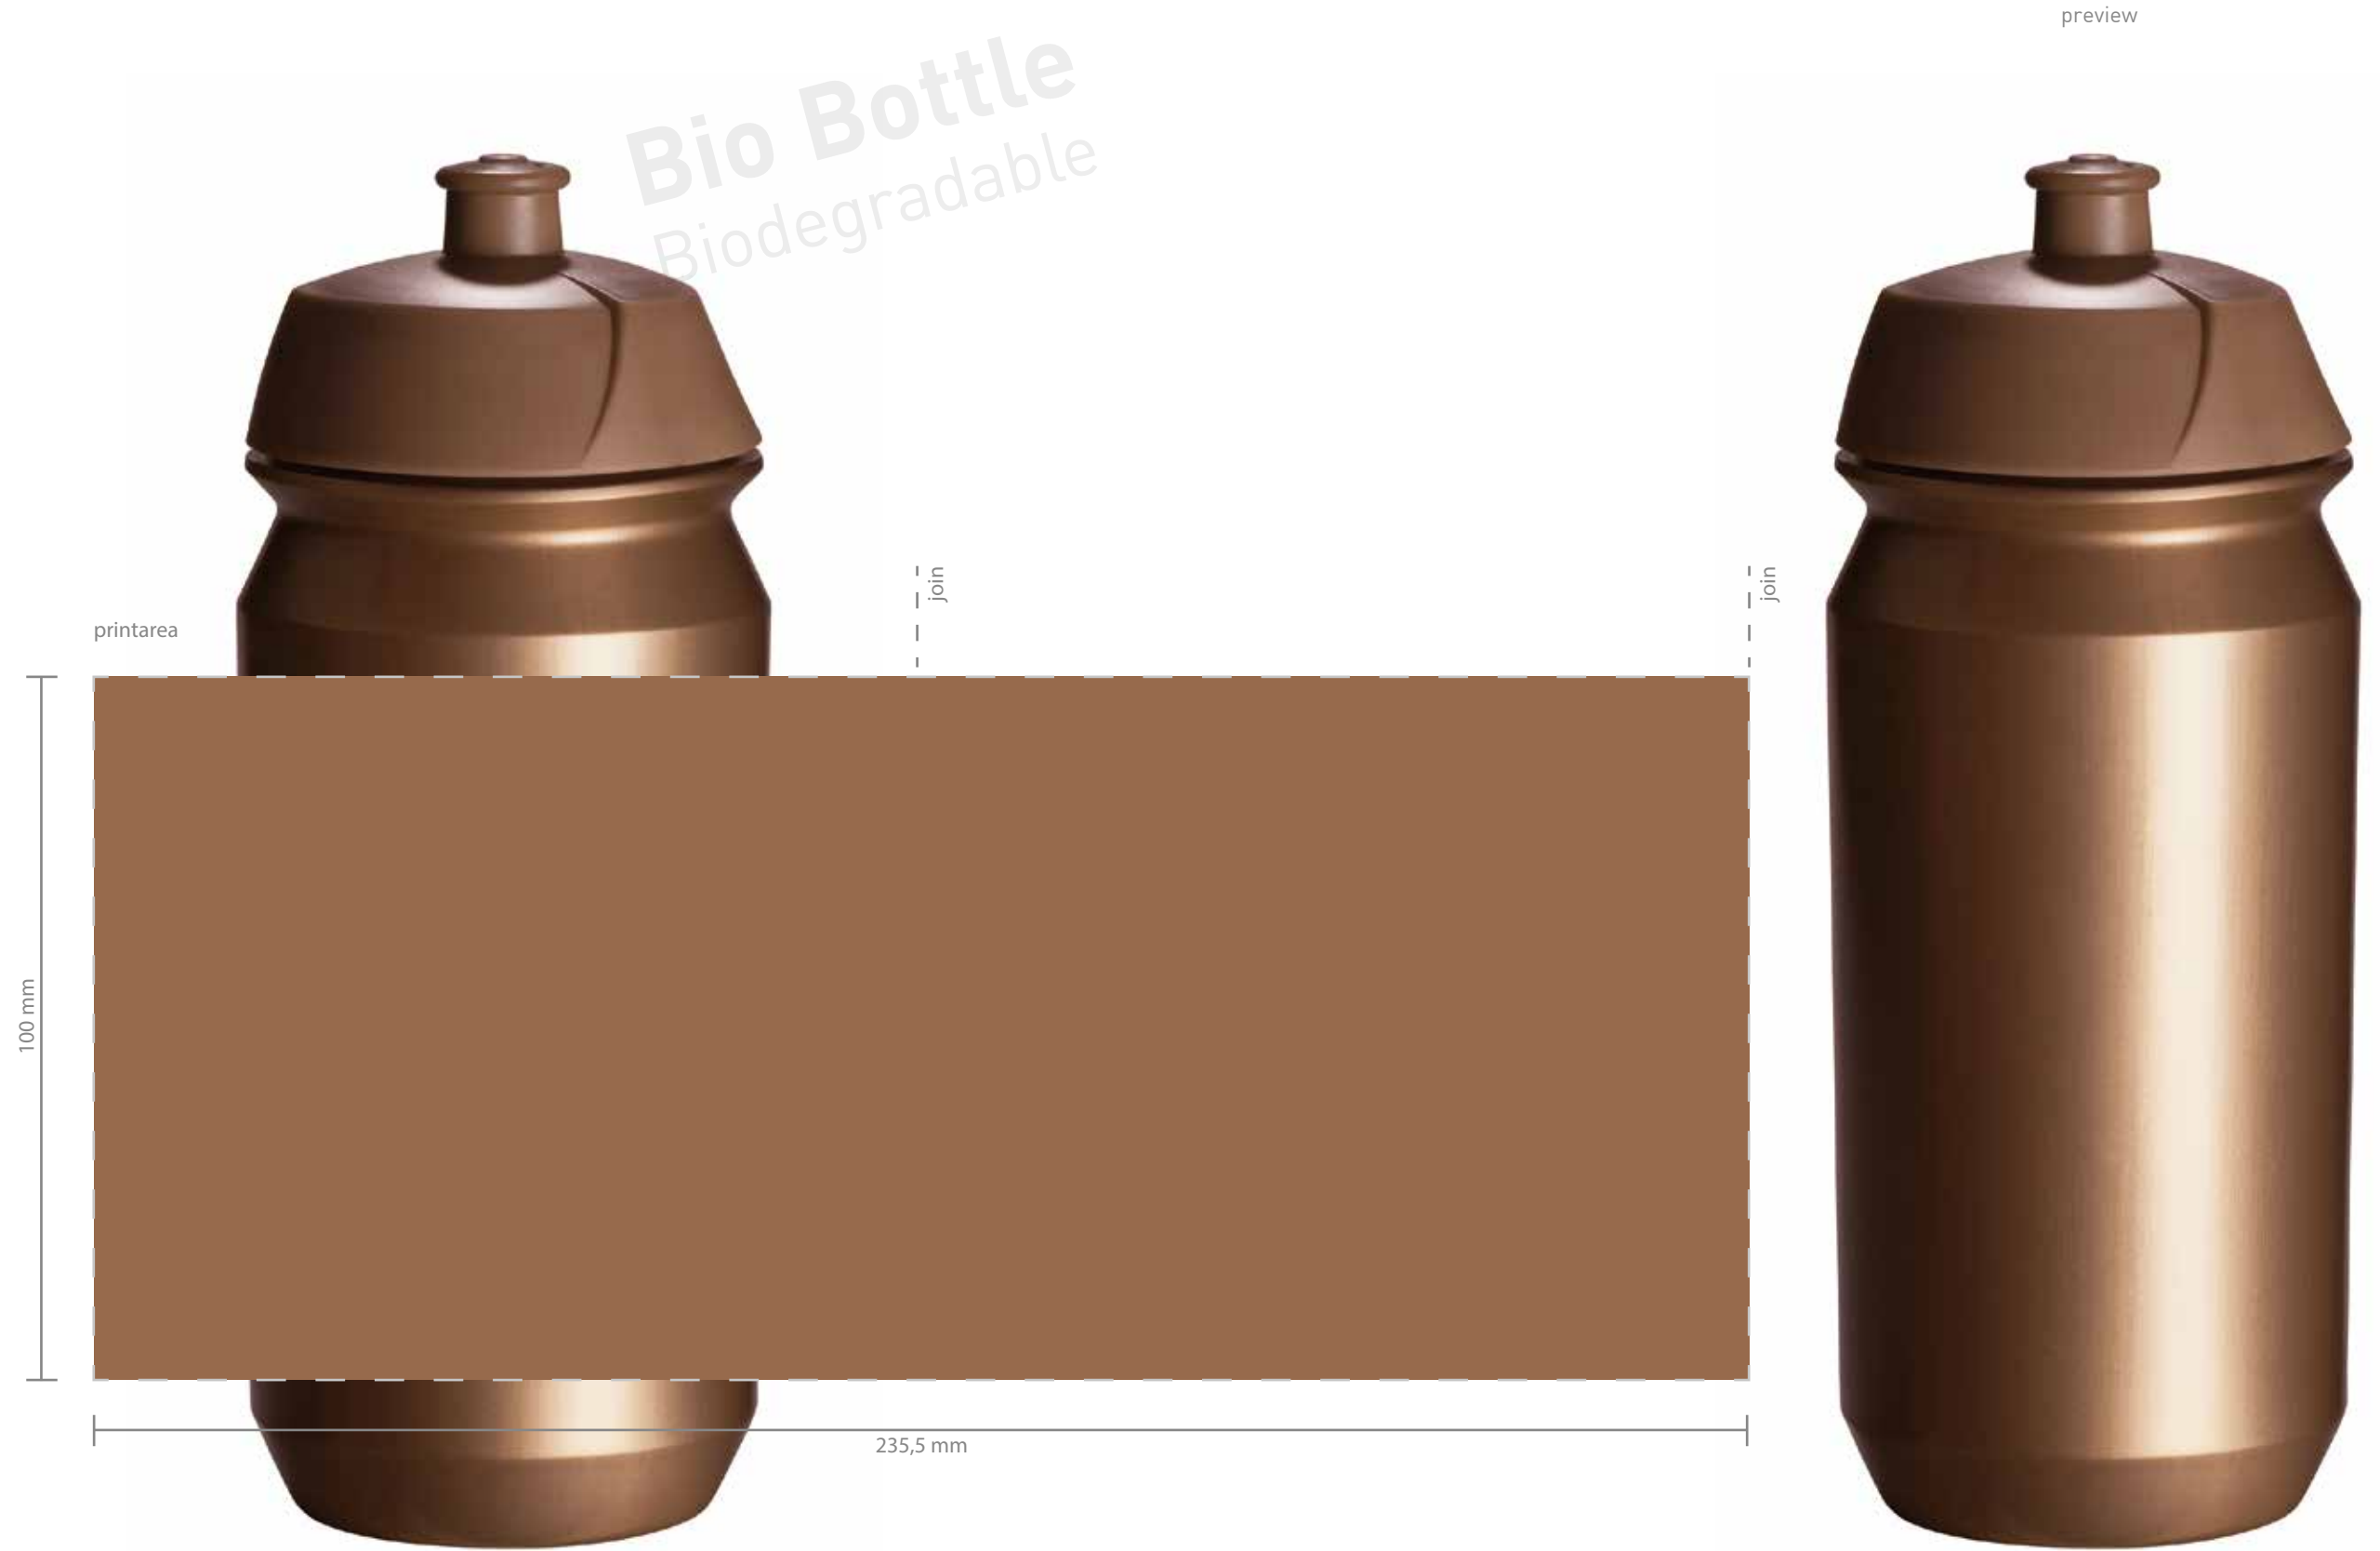

Job name ..
Screen nr
Date daymonth 2022

Model Shiva BIO-Bottle
Size 500ml
Bottle colour Timber Wolf 17-1310 [B11-12230-54]
Cap colour Timber Wolf 17-1310
Pull lid colour Timber Wolf 17-1310

Print colour 1 PMS
Print colour 2 PMS
Print colour 3 PMS
Print colour 4 PMS
Print colour 5 PMS
Print colour 6 PMS