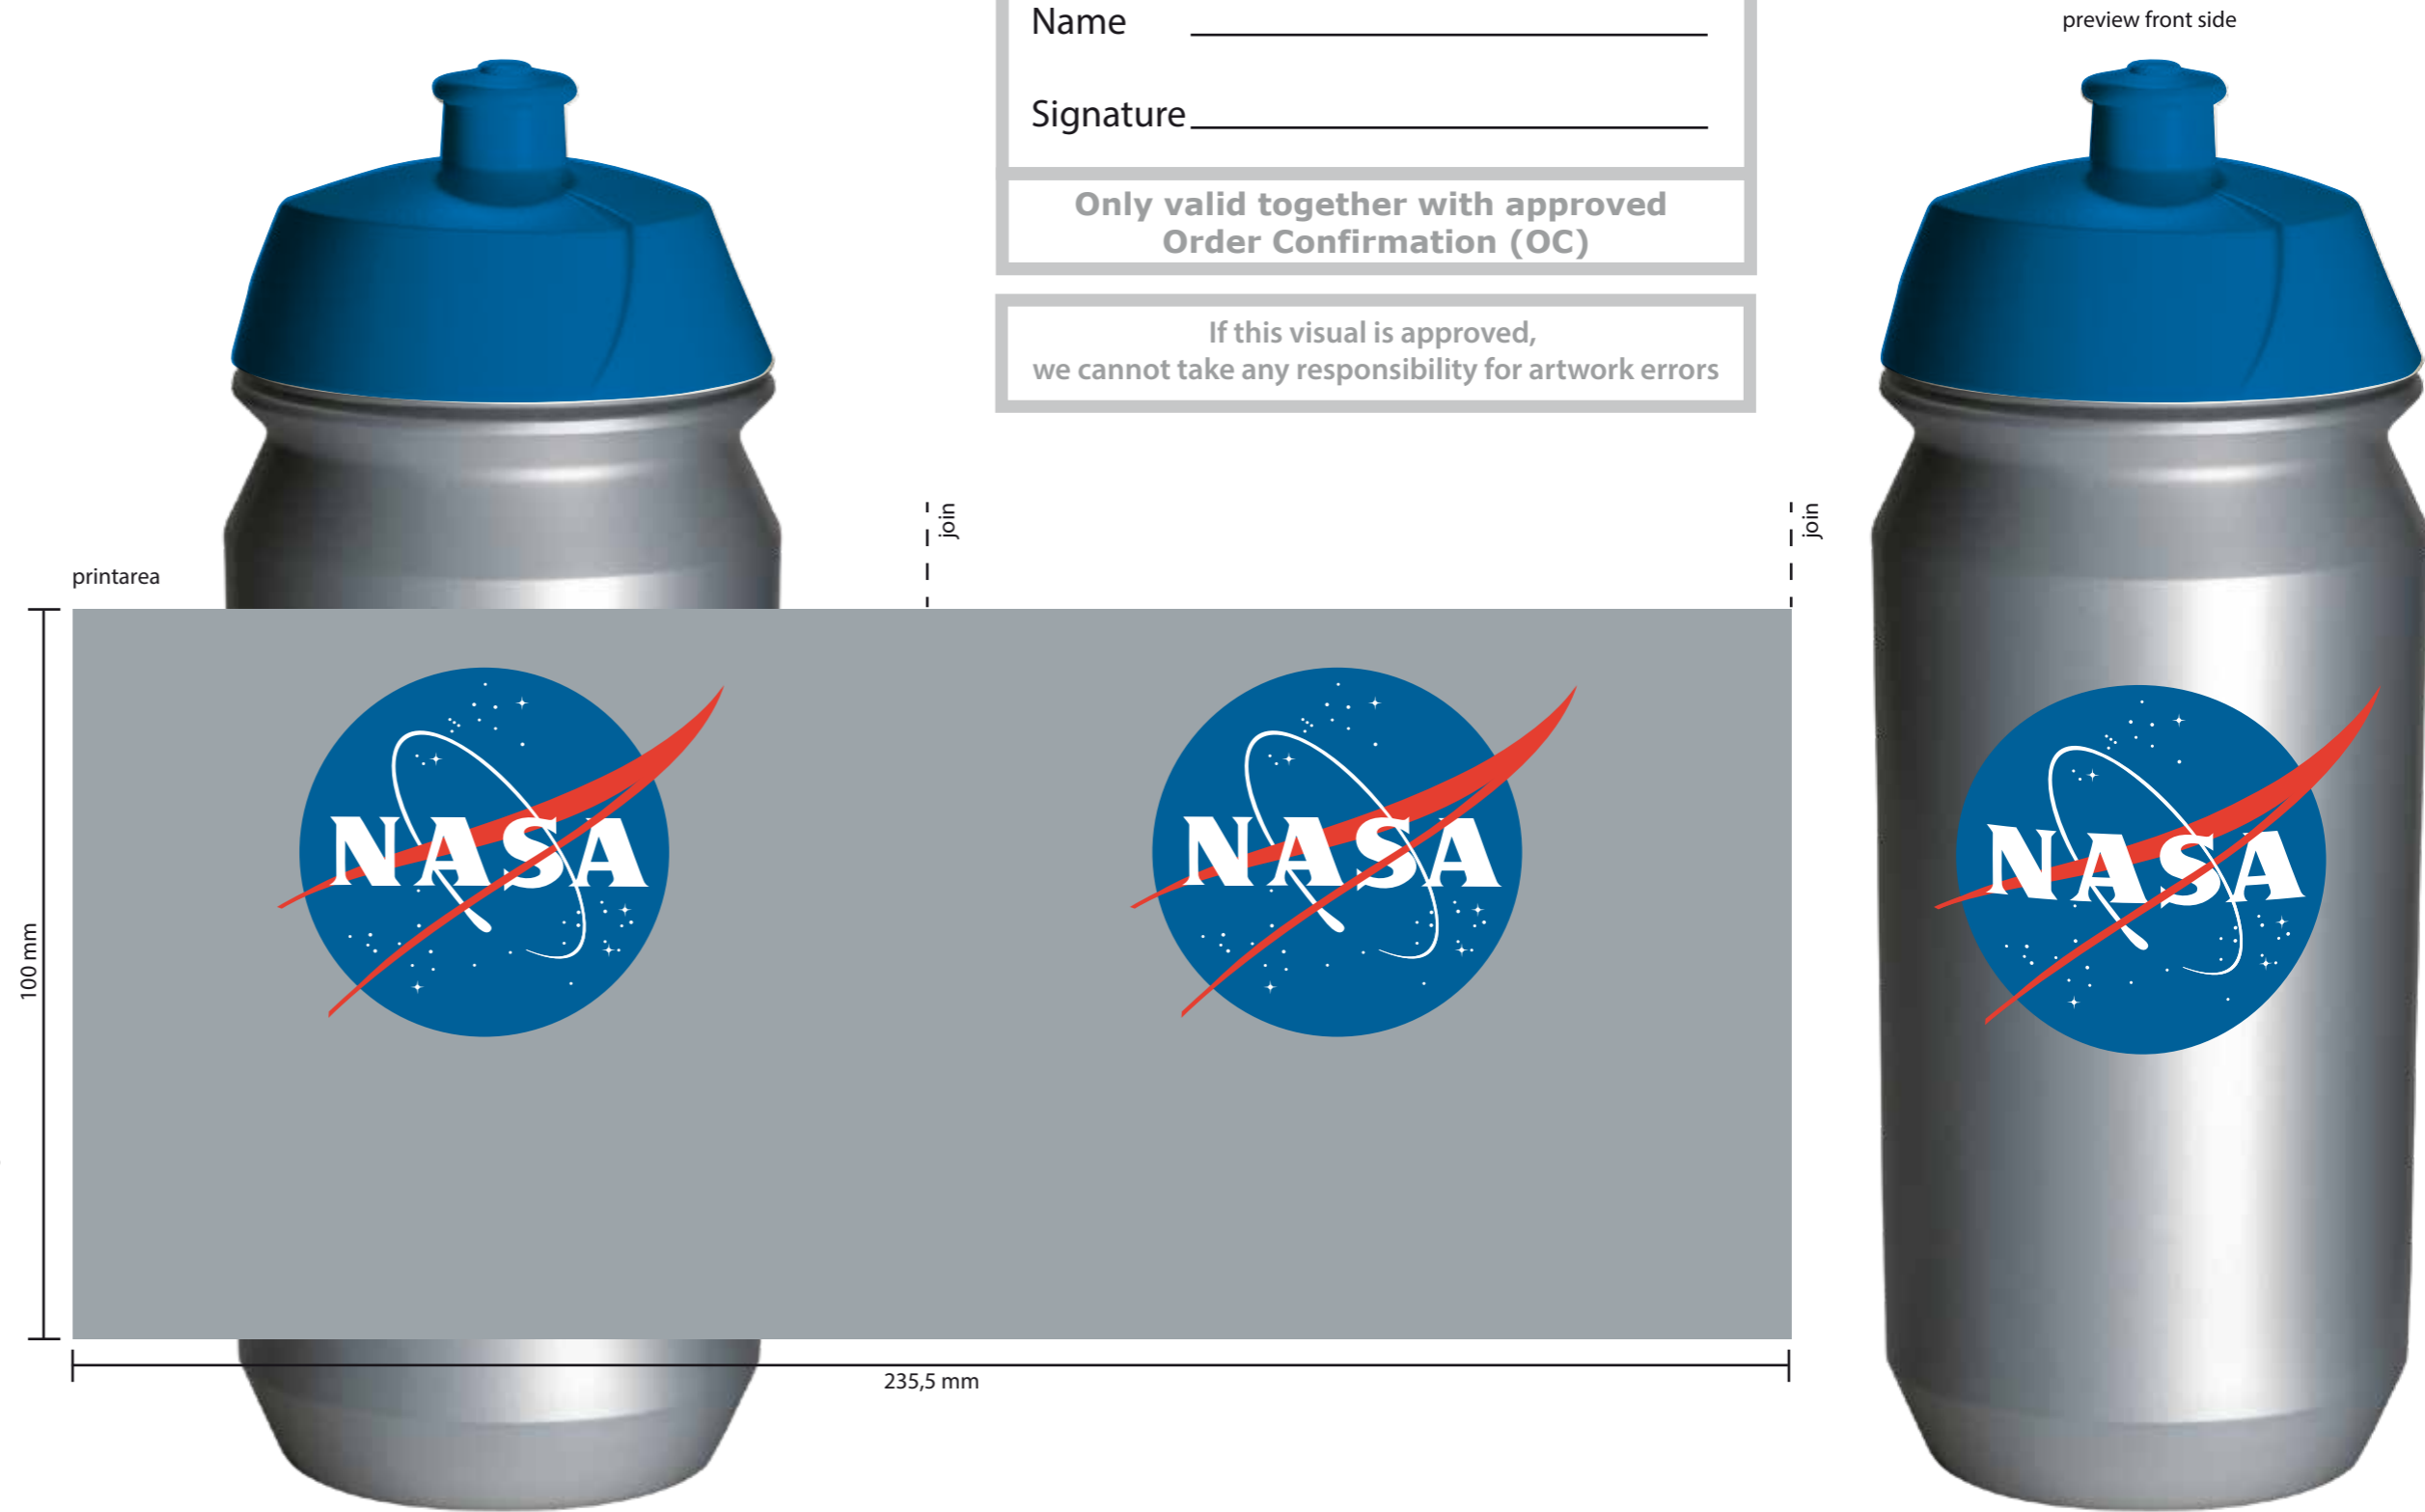

In order to avoid a production delay, **please confirm within 24 hrs.**

NAME

Nasa [1]

Bottle model Shiva Bidon
Bottle size 500ml
Bottle colour Silver
Cap colour M.Blue
Pull lid colour M.Blue

Print colour 1 ☐ White
Print colour 2 ☒ PMS 3015
Print colour 3 ☒ PMS 179

Visual OK _____ Date _____

Name _____

Signature _____

Only valid together with approved Order Confirmation (OC)

If this visual is approved, we cannot take any responsibility for artwork errors

! By approving this visual, you accept the following deviations

1. When printing on coloured bottles, it is necessary to print a white underlay first. In some cases an outline is visible.
2. Dark bottles are more sensitive to scratches and scuff marks.
3. When printing a multiple colour design, where the colours meet a 0,5 mm tolerance in closure must be accepted
4. When printing full colour process CMYK, the end result is mat, pixelated and can deviate from the visual proof. Our raster size is 34 dpi.

Bottles are dishwasher safe up to 40° C!